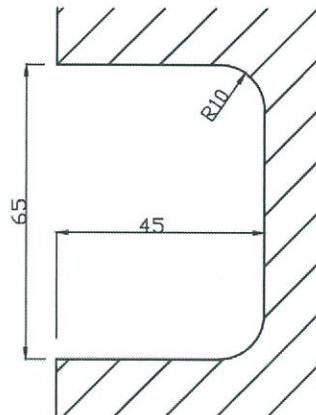

www.mercuryglass.com.au Info@mercuryglass.com.au Phone - 07 3423 7400