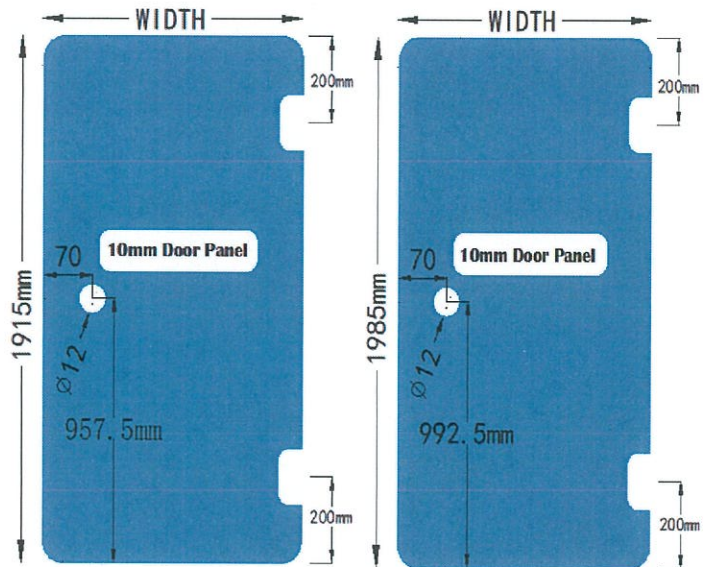

www.mercuryglass.com.au Info@mercuryglass.com.au Phone - 07 3423 7400